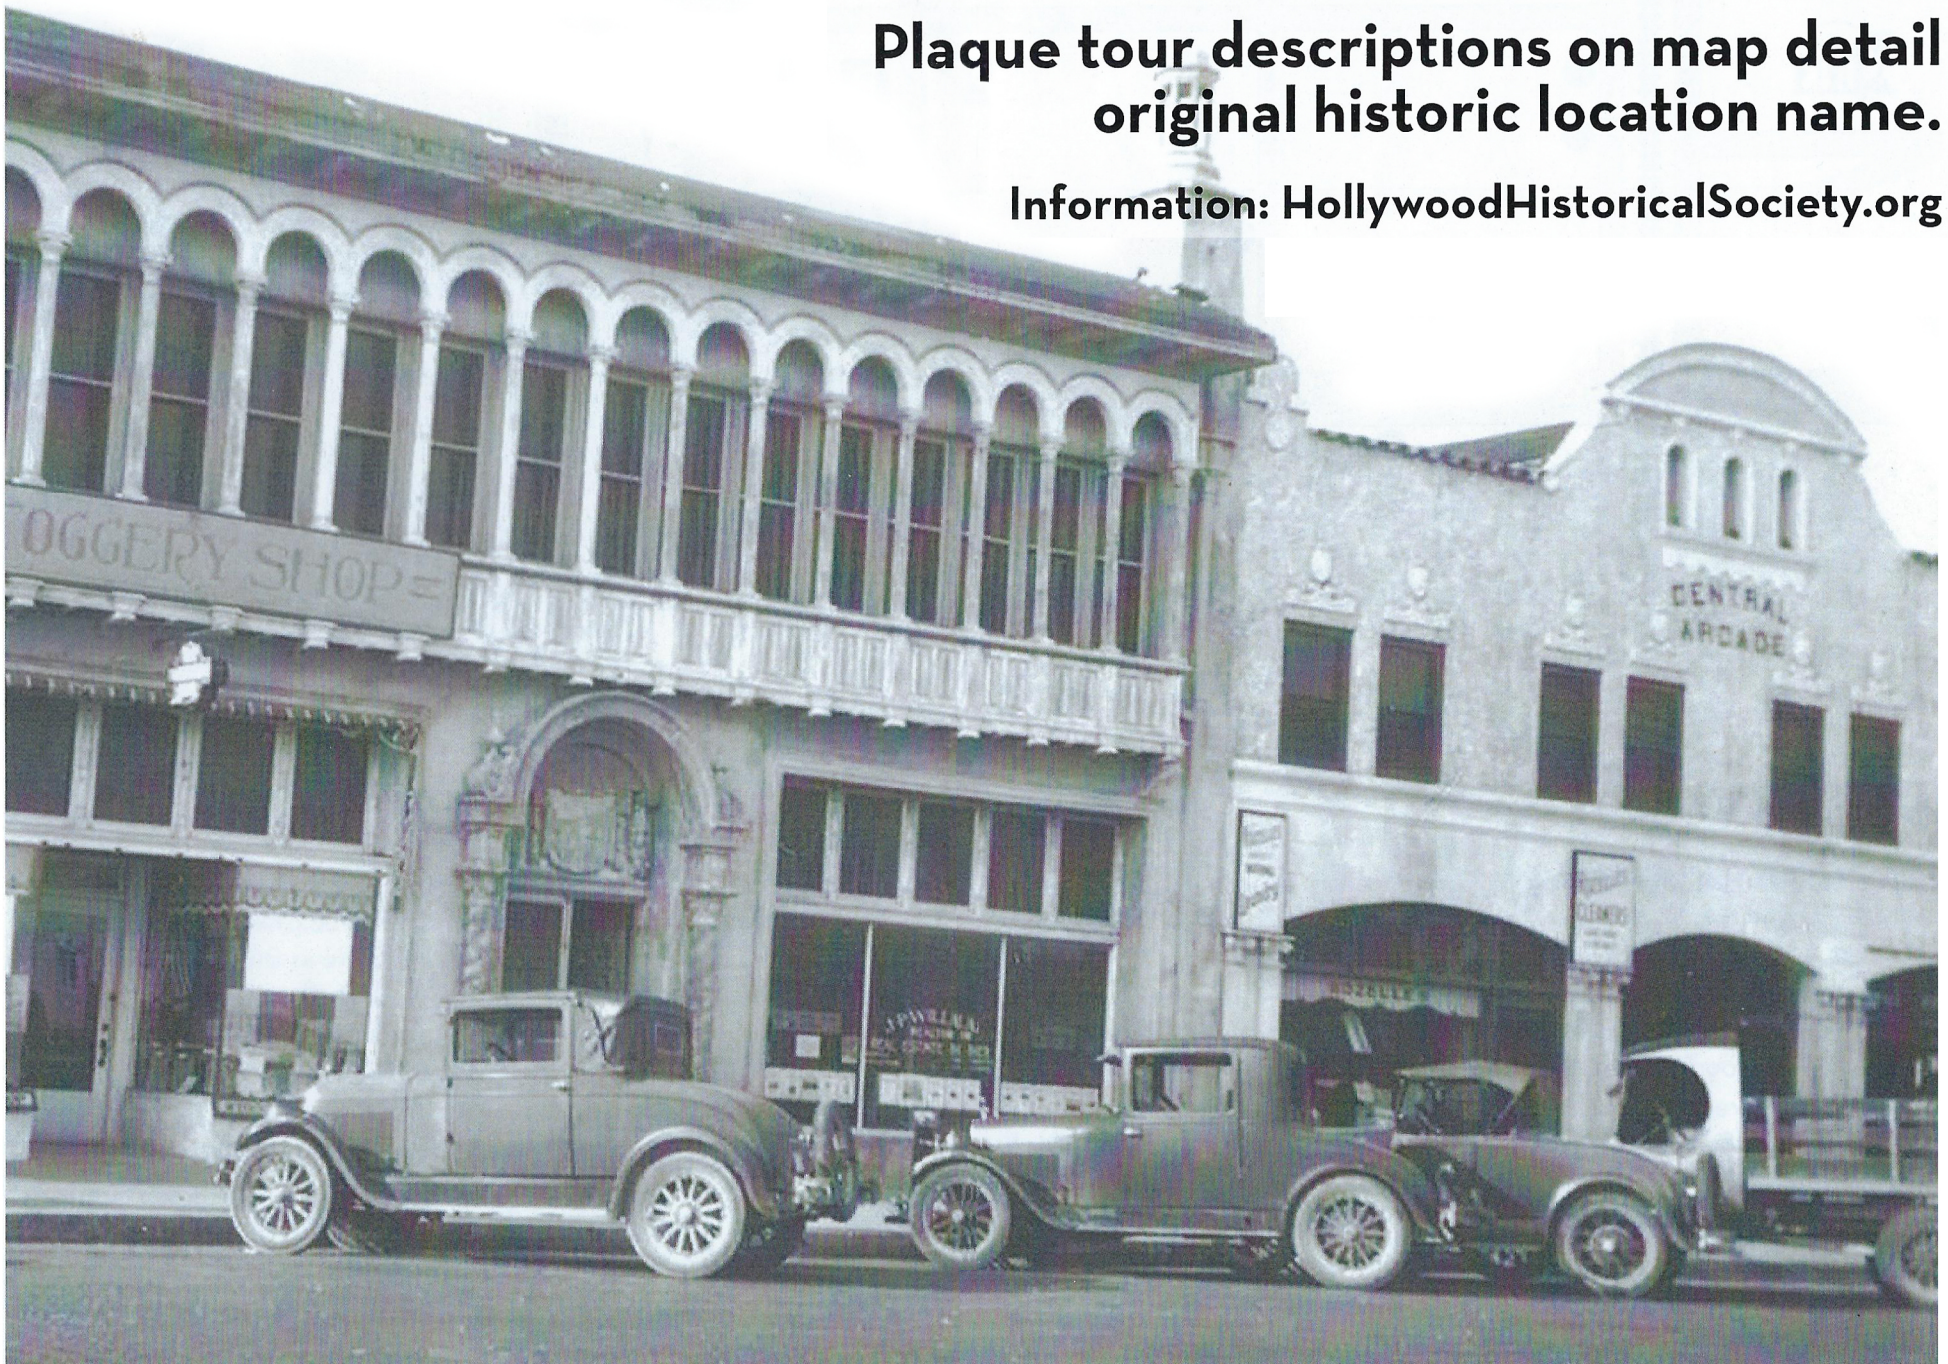

Historic Landmark Plaque Tour

Plaque tour descriptions on map detail
original historic location name.

Information: HollywoodHistoricalSociety.org

Historic Landmark Plaque Map

1. 1903 Hollywood Blvd

Lovett's; F. W. Woolworth Co.

2. 1911-15 Hollywood Blvd

Hollywood Furniture Company

3. 1921 Hollywood Blvd

Hollywood Theatre; Ritz Theatre

4. Anniversary Park

Hollywood Land & Water Company's
Second Administration Building

5. 1948 Tyler St

Harrison Building

*Plaque tour descriptions on map detail original historic location name.