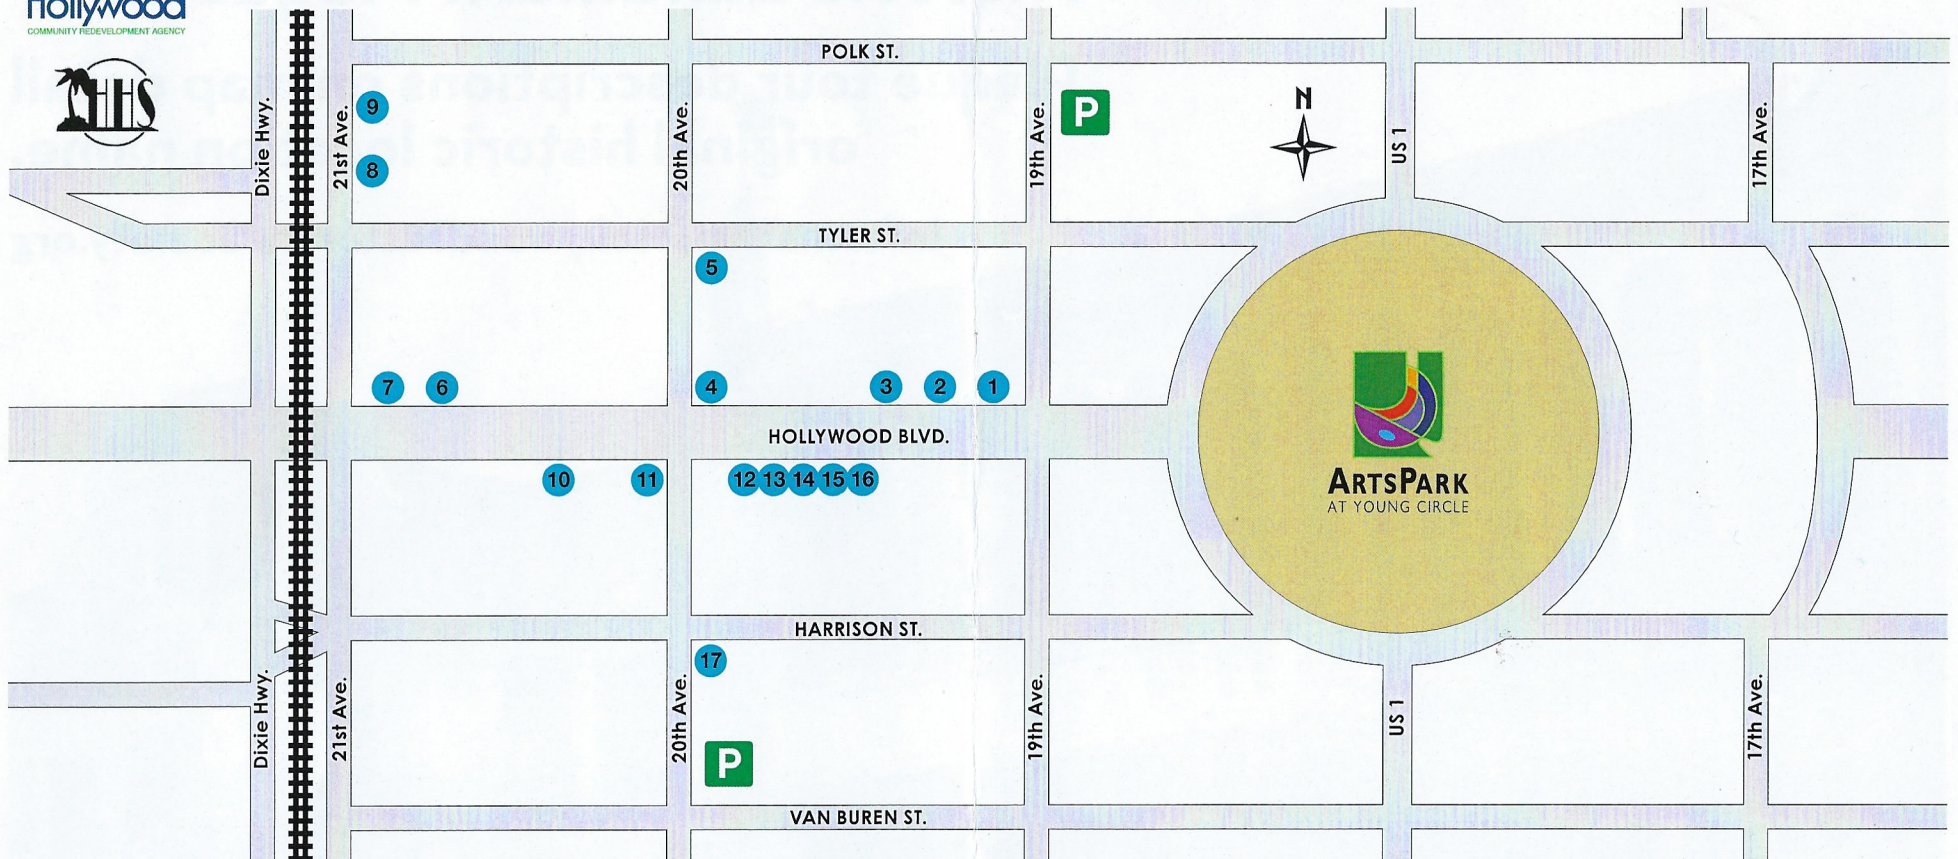

Historic Landmark Plaque Tour

Plaque tour descriptions on map detail
original historic location name.

Information: HollywoodHistoricalSociety.org

Historic Landmark Plaque Map

1. 1903 Hollywood Blvd

Lovett's; F. W. Woolworth Co.

2. 1911-15 Hollywood Blvd

Hollywood Furniture Company

3. 1921 Hollywood Blvd

Hollywood Theatre; Ritz Theatre

4. Anniversary Park

Hollywood Land & Water Company's
Second Administration Building

5. 1948 Tyler St

Hollywood Publishing Company;
Hollywood News Building

14. 1930-32 Hollywood Blvd

Wellons & McGowan

15. 1928 Hollywood Blvd

Joe's Tropical Cafe

16. 1926 Hollywood Blvd

Morse Arcade

17. 1946 Harrison St

Harrison Building

*Plaque tour descriptions on map detail original historic location name.